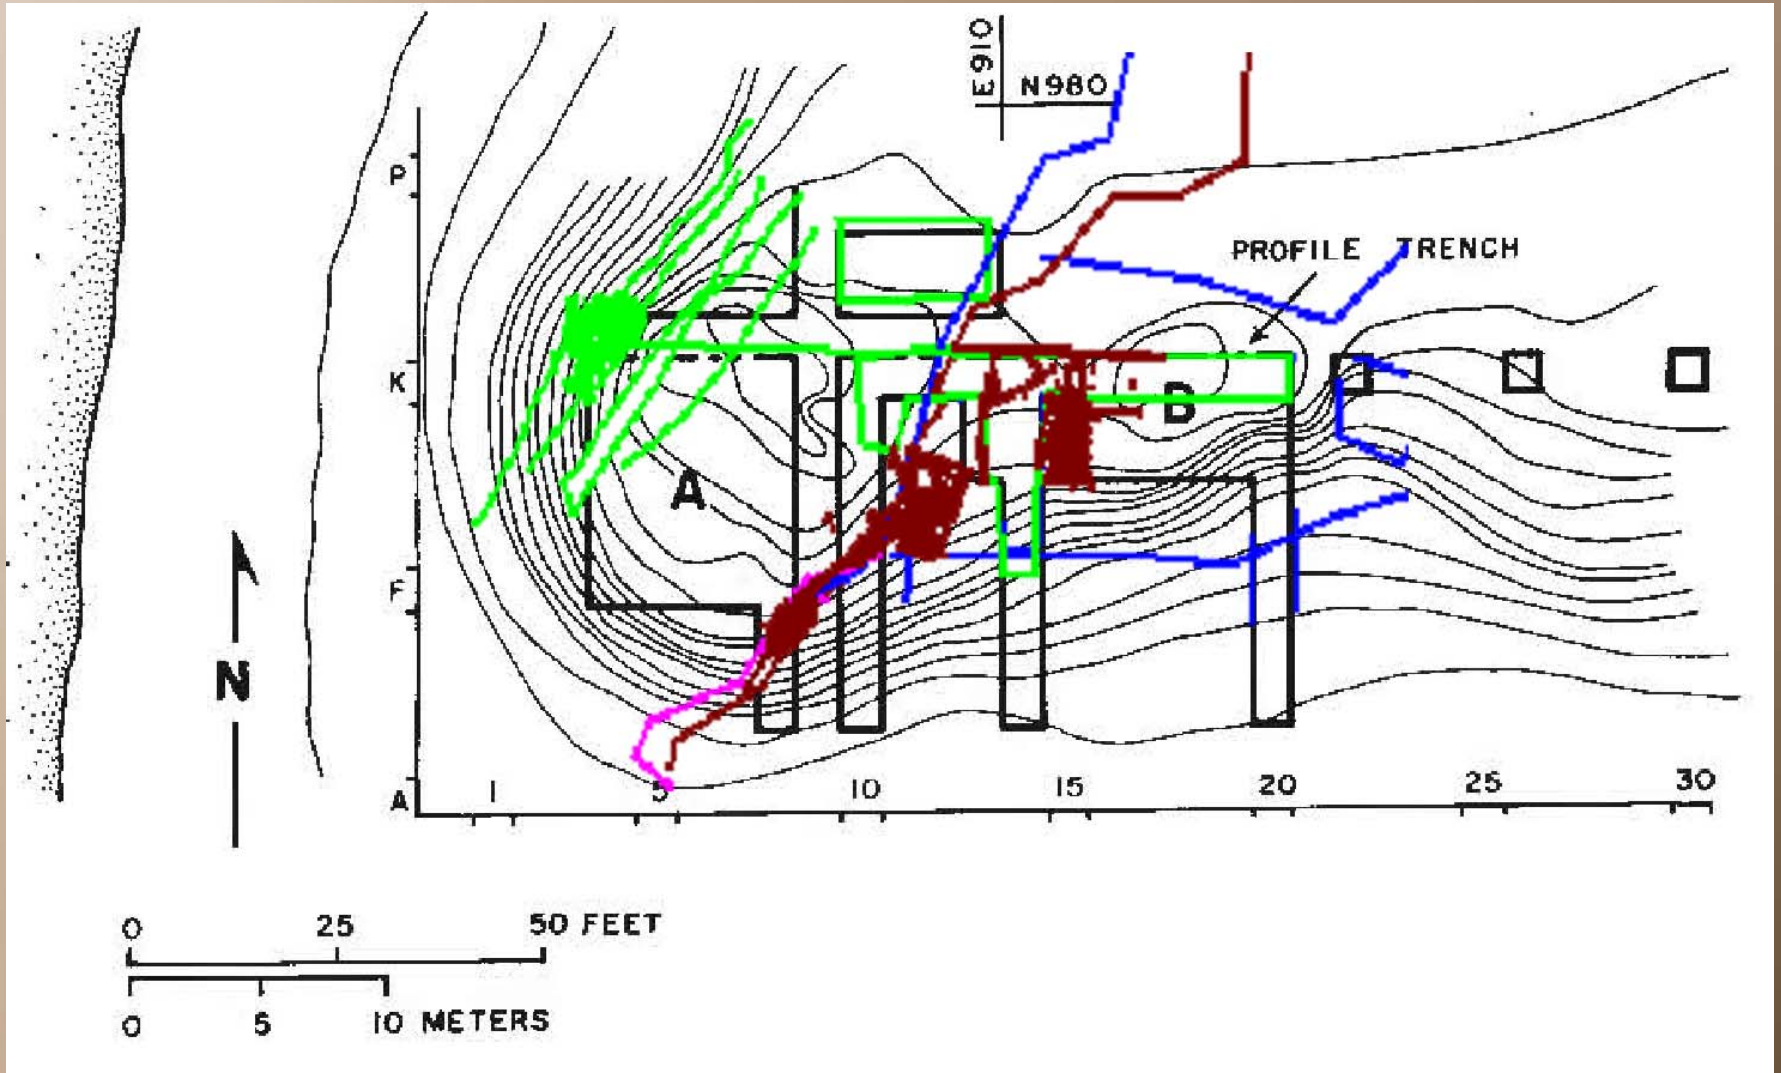

Erosion at Nuvuk: 2001-2011

Burials

Collecting DNA samples

Ipiutak occupation

Walakpa

18 km
(11 miles)
south of
Utqiagvik

July 2013

2014

Stanford Map

- Stanford in shown in black, 2013 points in green; 2014 in blue, 2015 in pink and 2016 in brown.

Patou

1944 ring seal

- Female
- Positive for domoic acid—doubles North Slope record
-

Not just culture—a frozen tissue archive